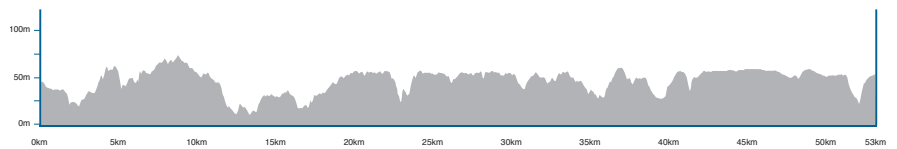

# Individual Time Trial

Detailed interactive maps available at [Richmond2015.com](http://Richmond2015.com).

**53 KM**  
**(32.9 MI)**

Race Distance

**245 M**  
**(803 FT)**

Elevation Change

Racers will head south on long, open straights past the Hanover County Courthouse, the third-oldest courthouse still in use in the U.S., dating back to about 1740.

Long hills on Brook and Wilkinson roads will bring racers back into the city through Virginia Union University and then into downtown. Nearly half of the turns in the entire route fall within the closing kilometers, the second to last of which is onto the 300-meter-long climb up Governor Street. At the top, riders will turn left and finally face a false flat 680 meters to the finish.