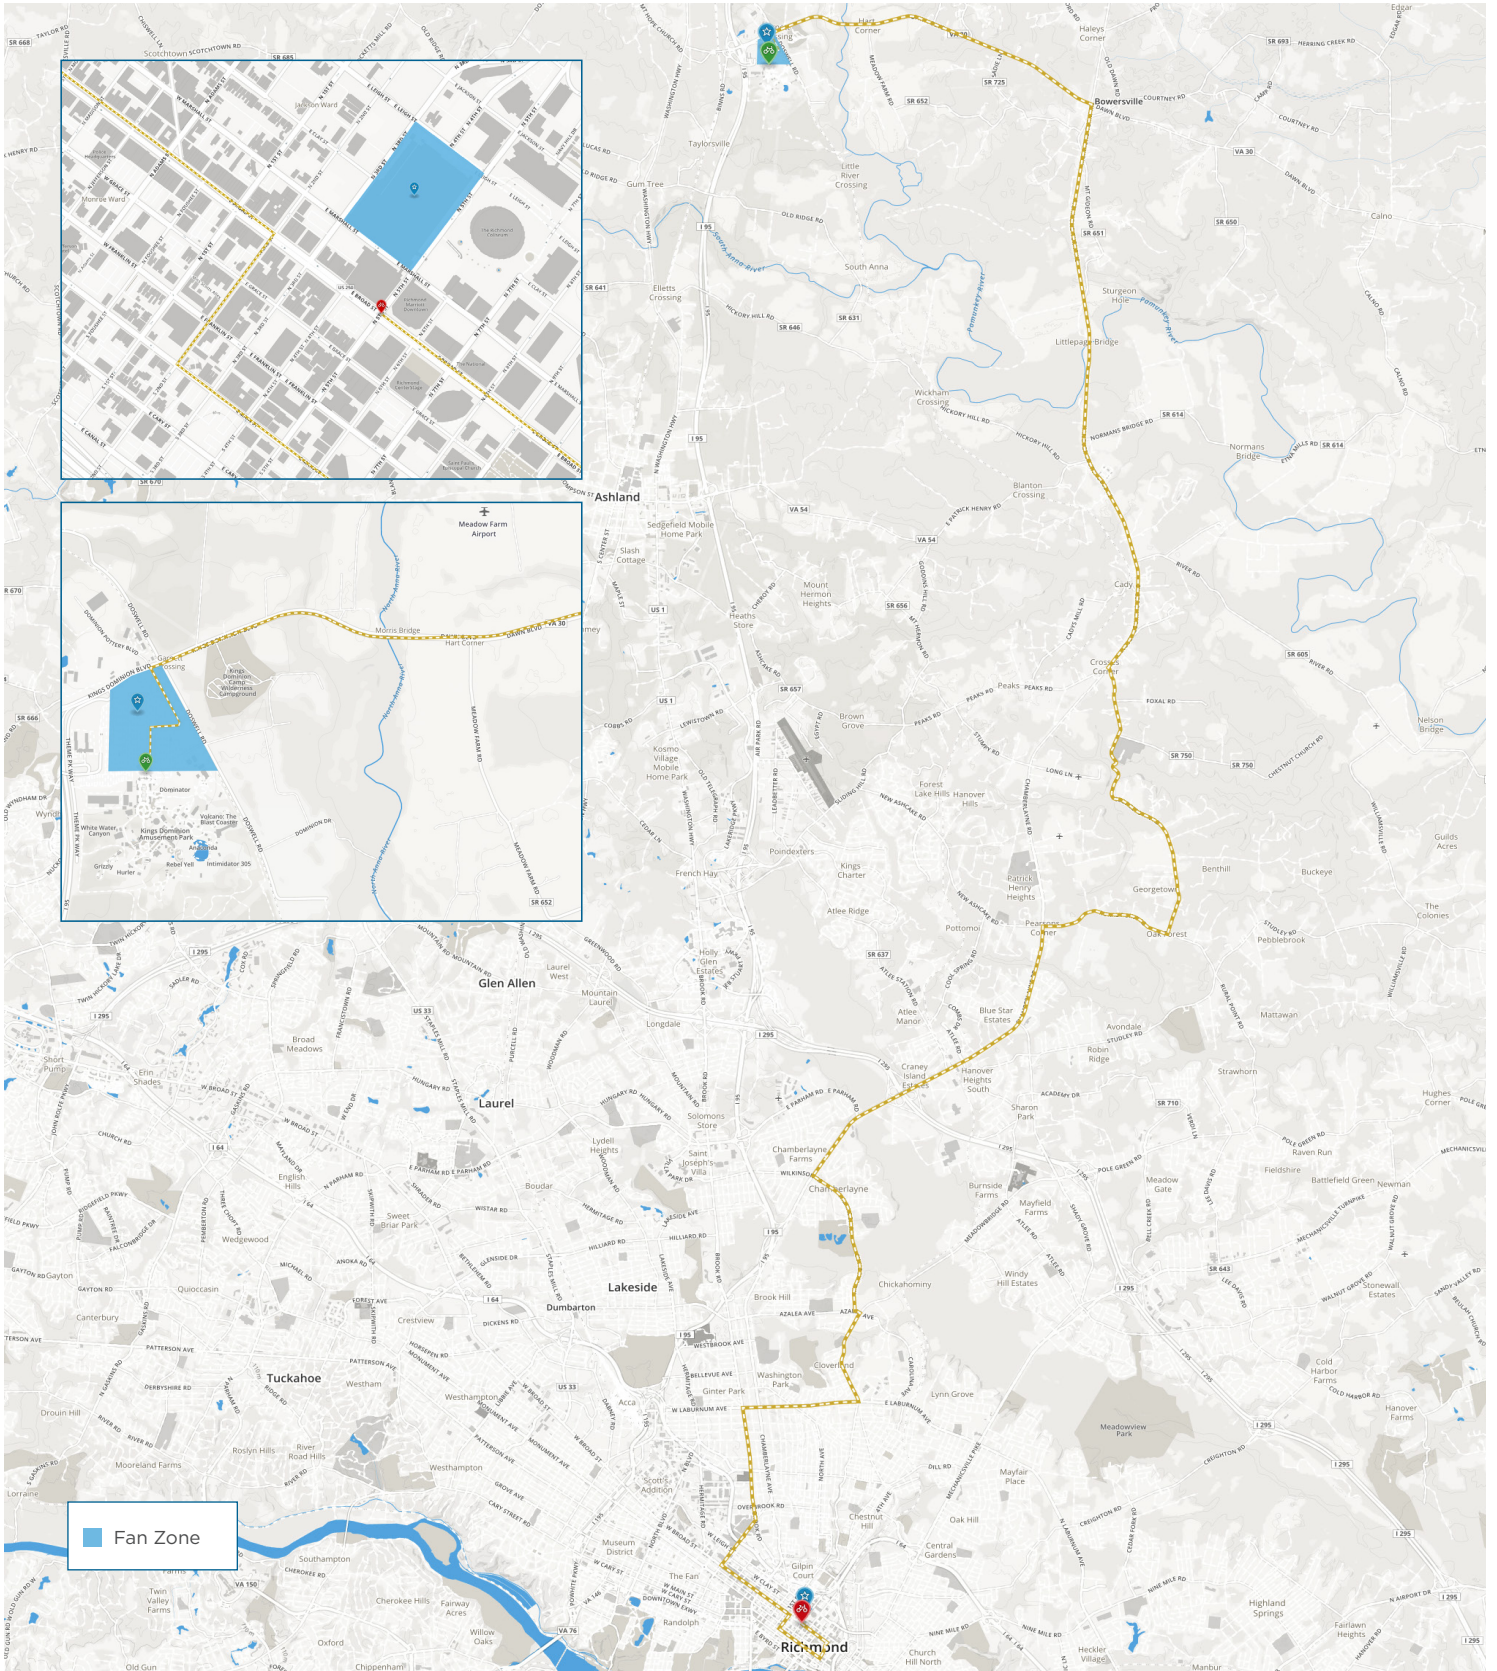

RICHMOND, VA

MEN'S ELITE

"Classic power Time Trial course."

Individual Time Trial

Detailed interactive maps available at Richmond2015.com.

53 KM
(32.9 MI)

Race Distance

245 M
(803 FT)

Elevation Change